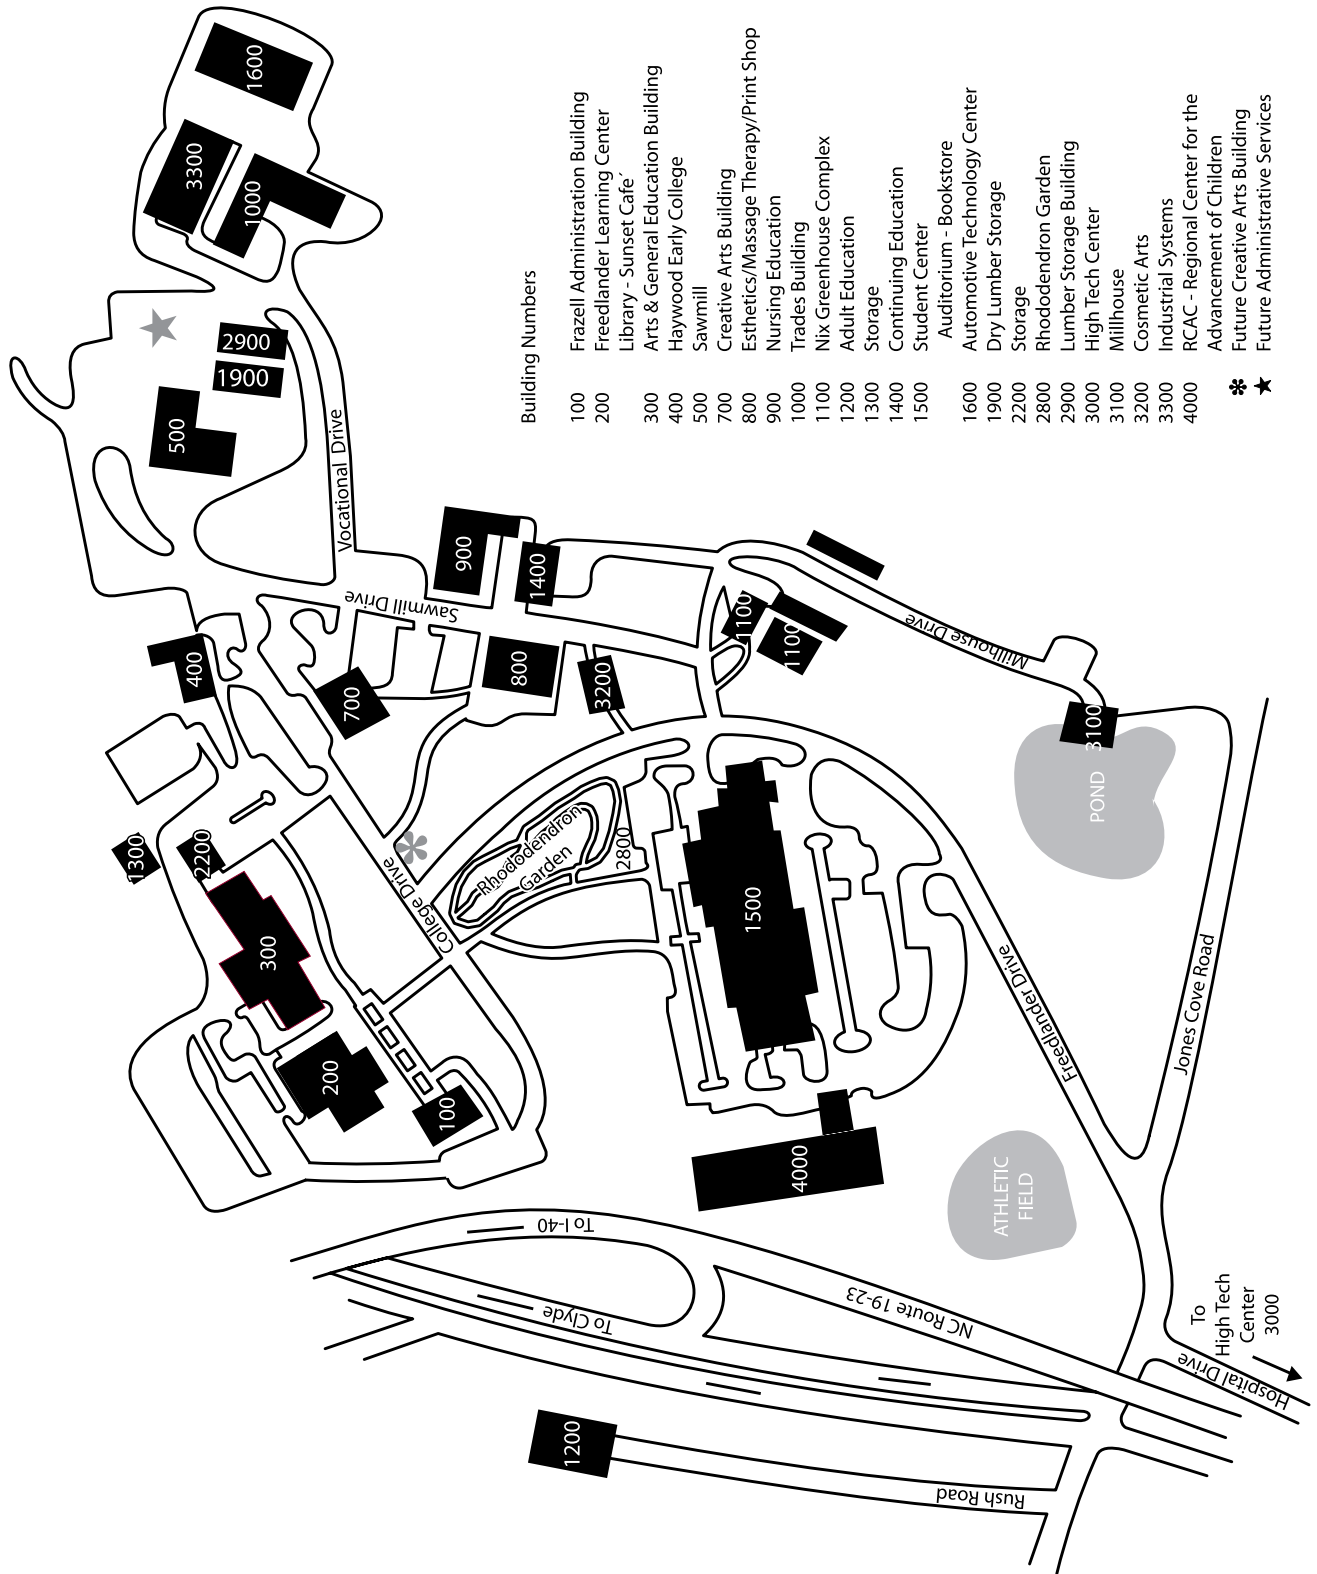

# Campus Map

## Building Numbers

- 100 Frazell Administration Building
- 200 Freeland Learning Center
- 300 Library - Sunset Cafe
- 400 Arts & General Education Building
- 500 Haywood Early College
- 700 Sawmill
- 800 Creative Arts Building
- 900 Esthetics/Massage Therapy/Print Shop
- 1000 Nursing Education
- 1100 Trades Building
- 1200 Nix Greenhouse Complex
- 1300 Adult Education
- 1400 Storage
- 1500 Continuing Education
- 1600 Student Center
- 1600 Auditorium - Bookstore
- 1900 Automotive Technology Center
- 2200 Dry Lumber Storage
- 2800 Storage
- 2800 Rhododendron Garden
- 2900 Lumber Storage Building
- 3000 High Tech Center
- 3100 Millhouse
- 3200 Cosmetic Arts
- 3300 Industrial Systems
- 4000 RCAC - Regional Center for the Advancement of Children
- ★ Future Creative Arts Building
- ✿ Future Administrative Services