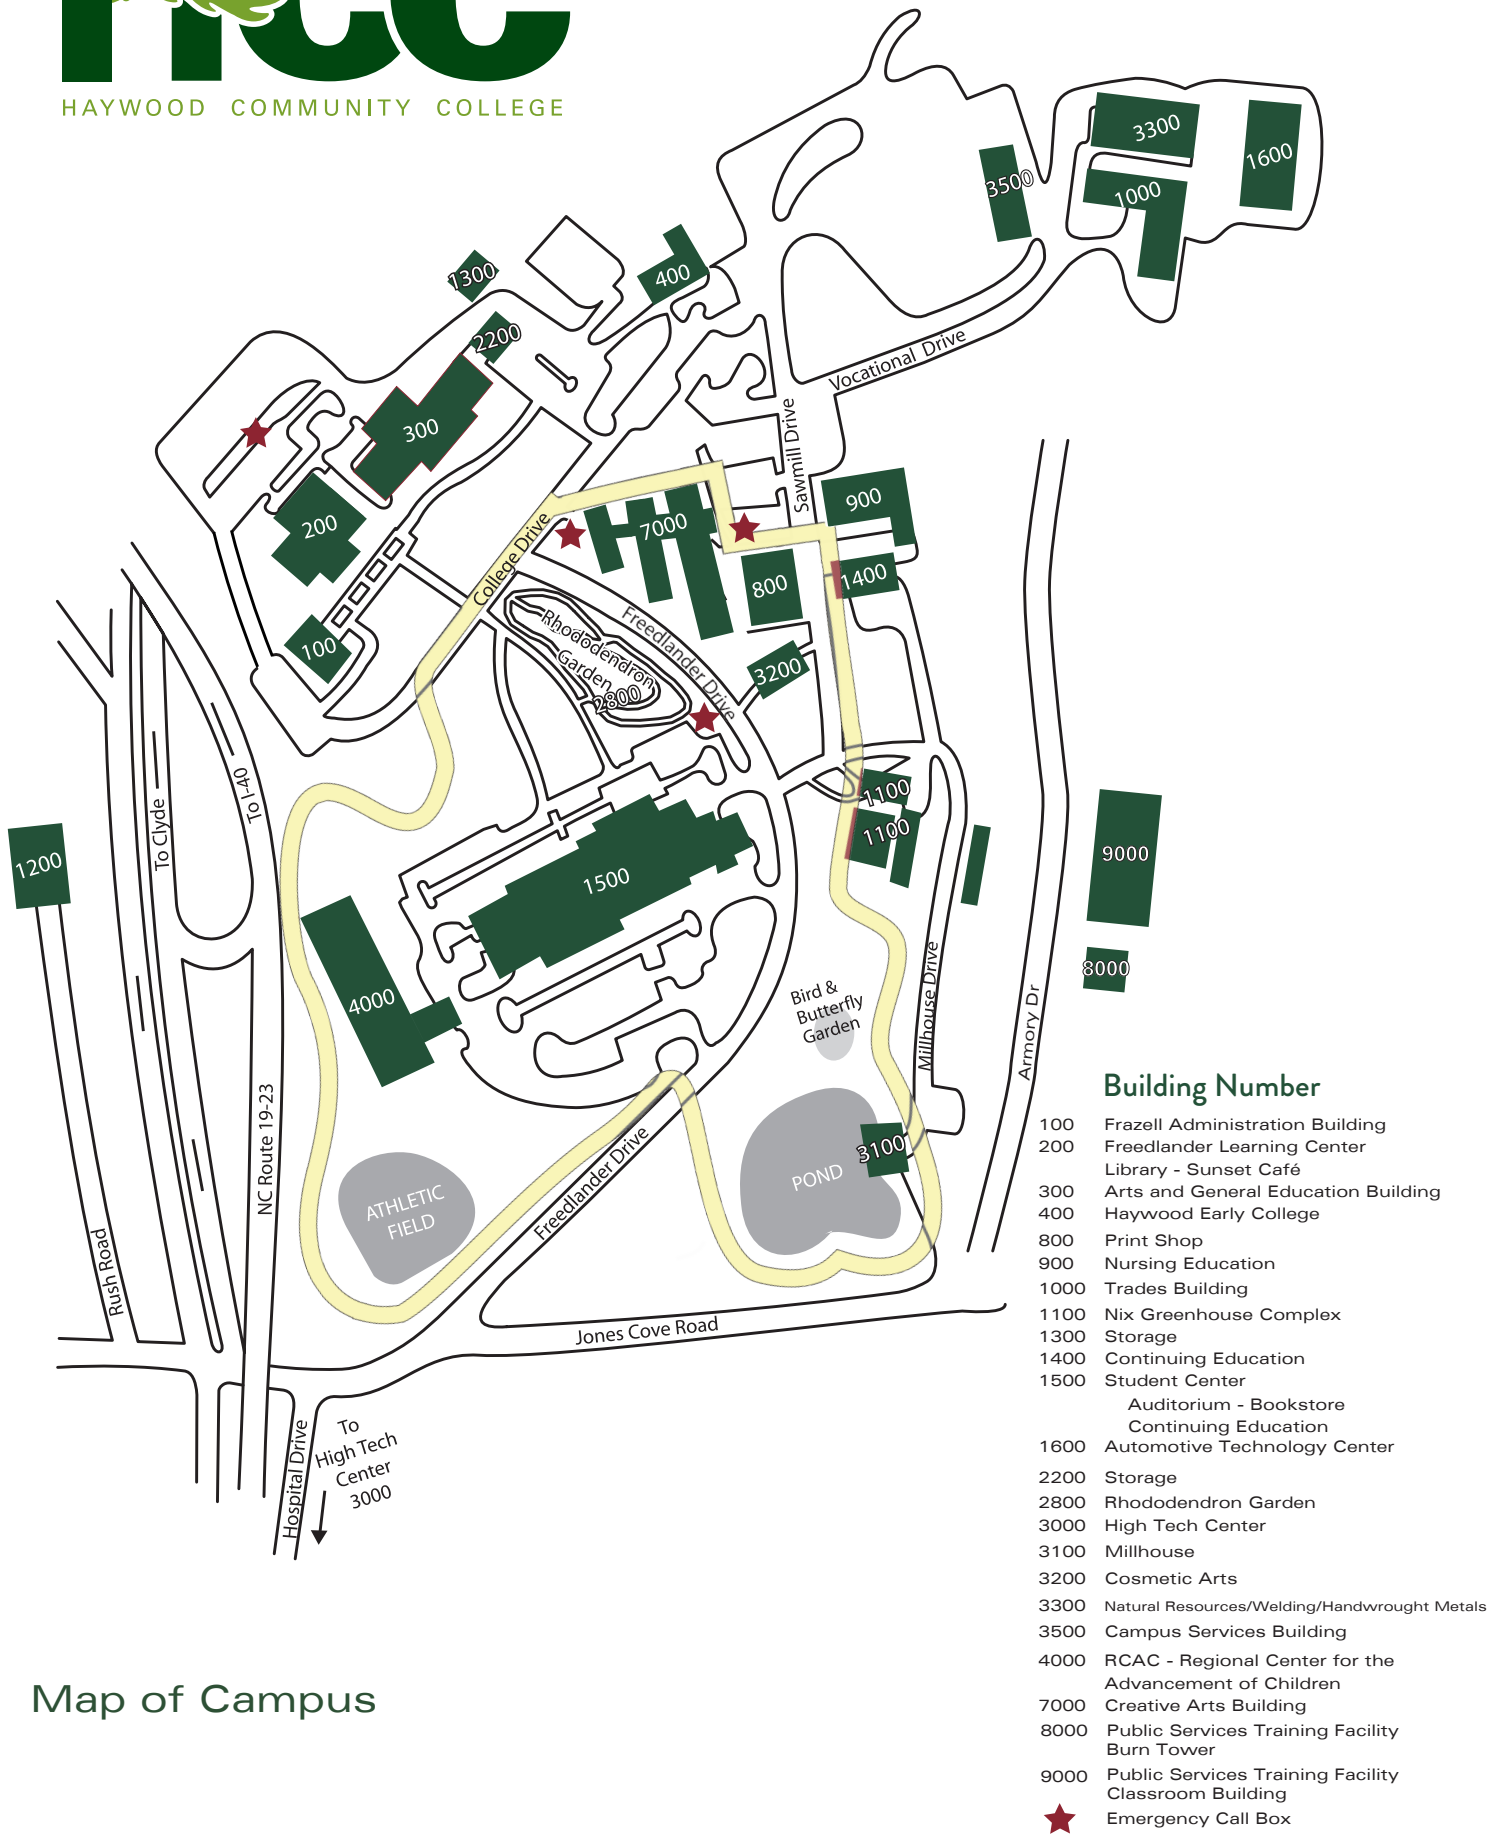

HAYWOOD COMMUNITY COLLEGE

**Building Number**

- 100 Frazell Administration Building
- 200 Freedlander Learning Center  
Library - Sunset Café
- 300 Arts and General Education Building
- 400 Haywood Early College
- 800 Print Shop
- 900 Nursing Education
- 1000 Trades Building
- 1100 Nix Greenhouse Complex
- 1300 Storage
- 1400 Continuing Education
- 1500 Student Center  
Auditorium - Bookstore  
Continuing Education
- 1600 Automotive Technology Center
- 2200 Storage
- 2800 Rhododendron Garden
- 3000 High Tech Center
- 3100 Millhouse
- 3200 Cosmetic Arts
- 3300 Natural Resources/Welding/Handwrought Metals
- 3500 Campus Services Building
- 4000 RCAC - Regional Center for the  
Advancement of Children
- 7000 Creative Arts Building
- 8000 Public Services Training Facility  
Burn Tower
- 9000 Public Services Training Facility  
Classroom Building
- ★ Emergency Call Box

Map of Campus